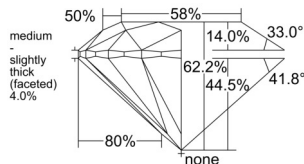

GIA®

FACSIMILE

GIA REPORT 6522554416

Verify this report at GIA.edu

GIA NATURAL DIAMOND DOSSIER®

July 03, 2025
GIA Report Number 6522554416
Shape and Cutting Style ..... Round Brilliant
Measurements ..... 4.45 - 4.48 x 2.78 mm

GRADING RESULTS

Carat Weight ..... 0.33 carat
Color Grade ..... F
Clarity Grade VVS1
Cut Grade ..... Excellent

ADDITIONAL GRADING INFORMATION

Polish ..... Excellent
Symmetry ..... Excellent
Fluorescence ..... None
Clarity Characteristics ..... Pinpoint
Inscription(s): GIA 6522554416

PROPORTIONS

Profile to actual proportions

GRADING SCALES

GIA COLOR SCALE

COLORLESS	D
	E
	F
	G
	H
	I
	J
NEAR COLORLESS	K
	L
Faint	M
	N
	O
	P
	Q
Very Light	R
	S
	T
	U
	V
	W
	X
	Y
Light	Z

GIA CLARITY SCALE

FLAWLESS	INTERNAL FLAWLESS	
		FLAWLESS
VERY VERY SLIGHTLY INCLUDED	VVS₁	
	VVS₂	
VERY SLIGHTLY INCLUDED	VS₁	
	VS₂	
SLIGHTLY INCLUDED	SI₁	
	SI₂	
INCLUDED	I₁	
	I₂	
	I₃	

GIA CUT SCALE

EXCELLENT
VERY GOOD
GOOD
FAIR
POOR