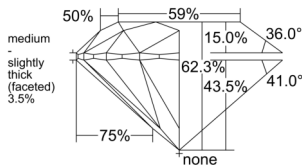

GIA®

FACSIMILE

GIA REPORT 652255539

Verify this report at GIA.edu

GIA NATURAL DIAMOND DOSSIER®

June 20, 2025
GIA Report Number 652255539
Shape and Cutting Style ..... Round Brilliant
Measurements ..... 5.36 - 5.41 x 3.36 mm

GRADING RESULTS

Carat Weight ..... 0.60 carat
Color Grade ..... G
Clarity Grade VVS1
Cut Grade ..... Excellent

ADDITIONAL GRADING INFORMATION

Polish ..... Excellent
Symmetry ..... Excellent
Fluorescence ..... Medium Blue
Clarity Characteristics ..... Pinpoint
Inscription(s): GIA 652255539

PROPORTIONS

Profile to actual proportions

GRADING SCALES

GIA COLOR SCALE

COLORLESS	D
	E
	F
	G
	H
	I
NEAR COLORLESS	J
	K
	L
FAIN	M
	N
	O
	P
VERY LIGHT	Q
	R
	S
	T
	U
	V
	W
	X
	Y
LIGHT	Z

GIA CLARITY SCALE

FLAWLESS	INTERNAL FLAWLESS	
		FLAWLESS
VERY VERY SLIGHTLY INCLUDED	VVS₁	
	VVS₂	
VERY SLIGHTLY INCLUDED	VS₁	
	VS₂	
SLIGHTLY INCLUDED	SI₁	
	SI₂	
INCLUDED	I₁	
	I₂	
	I₃	

GIA CUT SCALE

EXCELLENT
VERY GOOD
GOOD
FAIR
POOR