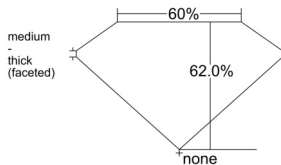

GIA®

FACSIMILE

GIA REPORT 6522567162

Verify this report at GIA.edu

GIA NATURAL DIAMOND DOSSIER®

June 21, 2025
GIA Report Number 6522567162
Shape and Cutting Style ..... Pear Brilliant
Measurements ..... 5.79 x 3.75 x 2.33 mm

GRADING RESULTS

Carat Weight ..... 0.30 carat
Color Grade ..... G
Clarity Grade SI2

ADDITIONAL GRADING INFORMATION

Polish ..... Excellent
Symmetry ..... Excellent
Fluorescence ..... Faint
Clarity Characteristics ..... Crystal, Feather
Inscription(s): GIA 6522567162

PROPORTIONS

Profile not to actual proportions

GRADING SCALES

GIA COLOR SCALE		GIA CLARITY SCALE	
COLORLESS	D	VERY VERY SLIGHTLY INCLUDED	FLAWLESS
	E		INTERNALLY FLAWLESS
	F		VVS₁
	G		VVS₂
	H		VS₁
	I		VS₂
	J		SI₁
	K		SI₂
	L		I₁
	M		I₂
NEAR COLORLESS	N	SLIGHTLY INCLUDED	I₃
	O		
	P		
	Q		
FAINT	R	INCLUDED	
	S		
	T		
	U		
VERT LIGHT	V	INCLUDED	
	W		
	X		
	Y		
LIGHT	Z