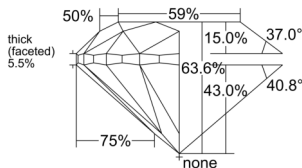

GIA®

FACSIMILE

GIA REPORT 6522570576

Verify this report at GIA.edu

GIA NATURAL DIAMOND DOSSIER®

June 21, 2025
GIA Report Number 6522570576
Shape and Cutting Style ..... Round Brilliant
Measurements ..... 4.94 - 4.99 x 3.16 mm

GRADING RESULTS

Carat Weight ..... 0.50 carat
Color Grade ..... G
Clarity Grade VS1
Cut Grade ..... Very Good

ADDITIONAL GRADING INFORMATION

Polish ..... Very Good
Symmetry ..... Very Good
Fluorescence ..... None
Clarity Characteristics ..... Crystal, Pinpoint
Inscription(s): GIA 6522570576

PROPORTIONS

Profile to actual proportions

GRADING SCALES

GIA COLOR SCALE

COLORLESS	D
	E
	F
	G
	H
	I
	J
NEAR COLORLESS	K
	L
FAIN	M
	N
	O
	P
VERY LIGHT	Q
	R
	S
	T
	U
	V
LIGHT	W
	X
	Y
	Z

GIA CLARITY SCALE

VERY VERY SLIGHTLY INCLUDED	FLAWLESS
	INTERNALLY FLAWLESS
VERY SLIGHTLY INCLUDED	VVS₁
	VVS₂
SLIGHTLY INCLUDED	VS₁
	VS₂
INCLUDED	SI₁
	SI₂
	I₁
	I₂
	I₃

GIA CUT SCALE

EXCELLENT
VERY GOOD
GOOD
FAIR
POOR