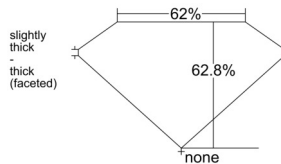

GIA®

FACSIMILE

GIA REPORT 6522575583

Verify this report at GIA.edu

GIA NATURAL DIAMOND DOSSIER®

June 21, 2025
GIA Report Number 6522575583
Shape and Cutting Style ..... Oval Brilliant
Measurements ..... 6.45 x 4.77 x 2.99 mm

GRADING RESULTS

Carat Weight ..... 0.60 carat
Color Grade ..... D
Clarity Grade SI1

ADDITIONAL GRADING INFORMATION

Polish ..... Excellent
Symmetry ..... Excellent
Fluorescence ..... None
Clarity Characteristics..... Cloud, Feather, Crystal
Inscription(s): GIA 6522575583

PROPORTIONS

Profile not to actual proportions

GRADING SCALES

GIA COLOR SCALE		GIA CLARITY SCALE			
COLORLESS	D	VERY VERY SLIGHTLY INCLUDED	FLAWLESS		
	E		INTERNALLY FLAWLESS		
	F	VERY SLIGHTLY INCLUDED	VVS₁		
	G		VVS₂		
	H		VS₁		
	NEAR COLORLESS	I	SLIGHTLY INCLUDED	VS₂	
		J		SI₁	
		FAINT	K	INCLUDED	SI₂
			L		I₁
			M		I₂
VERT LIGHT	N	LIGHT	I₃		
	O				
	P				
	Q				
	R