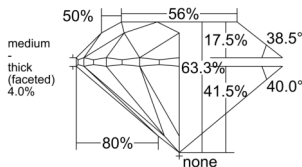

GIA®

FACSIMILE

GIA REPORT 6522578288

Verify this report at GIA.edu

GIA NATURAL DIAMOND DOSSIER®

June 23, 2025
GIA Report Number 6522578288
Shape and Cutting Style ..... Round Brilliant
Measurements ..... 4.84 - 4.89 x 3.08 mm

GRADING RESULTS

Carat Weight ..... 0.46 carat
Color Grade ..... D
Clarity Grade S11
Cut Grade ..... Very Good

ADDITIONAL GRADING INFORMATION

Polish ..... Excellent
Symmetry ..... Very Good
Fluorescence ..... None
Clarity Characteristics..... Cloud, Feather, Crystal
Inscription(s): GIA 6522578288

PROPORTIONS

Profile to actual proportions

GRADING SCALES

GIA COLOR SCALE	GIA CLARITY SCALE	GIA CUT SCALE
COLOURLESS	FLAWLESS	EXCELLENT
D	INTERNALLY FLAWLESS	
E	VVS₁	VERY GOOD
F		
G	VS₁	GOOD
H		
I	SI₁	FAIR
J		
K	I₁	POOR
L		
M	I₂	
N	I₃	
O		
P		
Q		
R		
S		
T		
U		
V		
W		
X		
Y		
Z