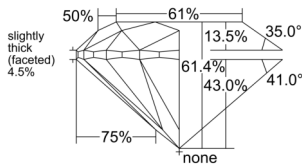

GIA®

FACSIMILE

GIA REPORT 6522580956

Verify this report at GIA.edu

GIA NATURAL DIAMOND DOSSIER®

June 23, 2025
GIA Report Number 6522580956
Shape and Cutting Style ..... Round Brilliant
Measurements ..... 5.65 - 5.68 x 3.48 mm

GRADING RESULTS

Carat Weight ..... 0.70 carat
Color Grade ..... F
Clarity Grade VS1
Cut Grade ..... Excellent

ADDITIONAL GRADING INFORMATION

Polish ..... Excellent
Symmetry ..... Excellent
Fluorescence ..... Faint
Clarity Characteristics..... Crystal, Feather, Pinpoint
Inscription(s): GIA 6522580956

PROPORTIONS

Profile to actual proportions

GRADING SCALES

GIA COLOR SCALE	GIA CLARITY SCALE	GIA CUT SCALE	
D	FLAWLESS	EXCELLENT	
E	INTERNALLY FLAWLESS		
F		VVS₁	VERY GOOD
G	VVS₂		
H	VS₁	GOOD	
I	VS₂		
J	SI₁	FAIR	
K	SI₂		
L	I₁	POOR	
M			
N			
O	I₂		
P			
Q			
R	I₃		
S			
T			
U			
V			
W			
X			
Y			
Z