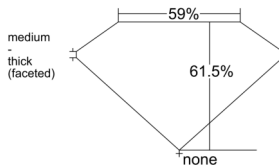

GIA®

FACSIMILE

GIA REPORT 6522583791

Verify this report at GIA.edu

GIA NATURAL DIAMOND DOSSIER®

June 24, 2025
GIA Report Number 6522583791
Shape and Cutting Style ..... Pear Brilliant
Measurements ..... 6.02 x 3.75 x 2.31 mm

GRADING RESULTS

Carat Weight ..... 0.31 carat
Color Grade ..... E
Clarity Grade VS2

ADDITIONAL GRADING INFORMATION

Polish ..... Excellent
Symmetry ..... Very Good
Fluorescence ..... None
Clarity Characteristics ..... Crystal
Inscription(s): GIA 6522583791

PROPORTIONS

Profile not to actual proportions

GRADING SCALES

GIA COLOR SCALE		GIA CLARITY SCALE	
COLORLESS	D	VERY VERY SLIGHTLY INCLUDED	FLAWLESS
	E		INTERNALLY FLAWLESS
	F		VVS₁
	G		VVS₂
	H		VS₁
	I		VS₂
	J		SI₁
	K		SI₂
	L		I₁
	M		I₂
NEAR COLORLESS	N	SLIGHTLY INCLUDED	I₃
	O		
	P		
	Q		
FAINT	R		
	S		
	T		
	U		
VERT LIGHT	V		
	W		
	X		
	Y		
LIGHT	Z