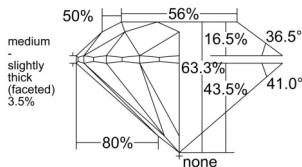

GIA®

FACSIMILE

GIA REPORT 6522584371

Verify this report at GIA.edu

GIA NATURAL DIAMOND DOSSIER®

June 23, 2025
GIA Report Number 6522584371
Shape and Cutting Style ..... Round Brilliant
Measurements ..... 5.87 - 5.91 x 3.73 mm

GRADING RESULTS

Carat Weight ..... 0.80 carat
Color Grade ..... D
Clarity Grade VVS1
Cut Grade ..... Excellent

ADDITIONAL GRADING INFORMATION

Polish ..... Excellent
Symmetry ..... Excellent
Fluorescence ..... Faint
Clarity Characteristics ..... Pinpoint
Inscription(s): GIA 6522584371

PROPORTIONS

GRADING SCALES

GIA COLOR SCALE	GIA CLARITY SCALE	GIA CUT SCALE
COLOURLESS	FLAWLESS	EXCELLENT
D	INTERNALLY FLAWLESS	
E	VVS₁	VERY GOOD
F		
G	VS₁	GOOD
H		
I	SI₁	FAIR
J		
K	I₁	POOR
L		
M	I₂	
N	I₃	
O		
P		
Q		
R		
S		
T		
U		
V		
W		
X		
Y		
Z