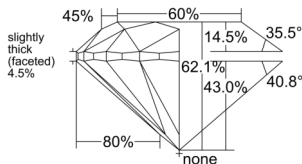

GIA®

FACSIMILE

GIA REPORT 6522584654

Verify this report at GIA.edu

GIA NATURAL DIAMOND DOSSIER®

June 23, 2025
GIA Report Number 6522584654
Shape and Cutting Style ..... Round Brilliant
Measurements ..... 5.00 - 5.06 x 3.13 mm

GRADING RESULTS

Carat Weight ..... 0.50 carat
Color Grade ..... D
Clarity Grade VVS1
Cut Grade ..... Excellent

ADDITIONAL GRADING INFORMATION

Polish ..... Excellent
Symmetry ..... Very Good
Fluorescence ..... None
Clarity Characteristics..... Pinpoint, Cloud, Feather
Inspection(s): GIA 6522584654

PROPORTIONS

Profile to actual proportions