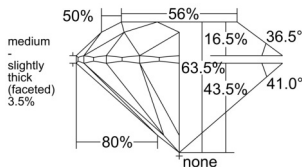

GIA®

FACSIMILE

GIA REPORT 6522587537

Verify this report at GIA.edu

GIA NATURAL DIAMOND DOSSIER®

July 10, 2025
GIA Report Number 6522587537
Shape and Cutting Style ..... Round Brilliant
Measurements ..... 5.26 - 5.31 x 3.36 mm

GRADING RESULTS

Carat Weight ..... 0.58 carat
Color Grade ..... H
Clarity Grade VS1
Cut Grade ..... Excellent

ADDITIONAL GRADING INFORMATION

Polish ..... Very Good
Symmetry ..... Excellent
Fluorescence ..... None
Clarity Characteristics..... Cloud, Needle, Pinpoint
Inscription(s): GIA 6522587537

PROPORTIONS

GRADING SCALES

GIA COLOR SCALE

COLORLESS	D
	E
	F
	G
	H
	I
	J
NEAR COLORLESS	K
	L
Faint	M
	N
	O
	P
	Q
	R
	S
	T
	U
	V
	W
	X
	Y
Light	Z

GIA CLARITY SCALE

FLAWLESS	VERY VERY SLIGHTLY INCLUDED	VS₁	VS₂	VS₁	SI₁	SI₂	I₁	I₂	I₃	
										FLAWLESS
INTERNALLY FLAWLESS	VERY SLIGHTLY INCLUDED	VS₁	VS₂	VS₁	SI₁	SI₂	I₁	I₂	I₃	

GIA CUT SCALE

EXCELLENT
VERY GOOD
GOOD
FAIR
POOR