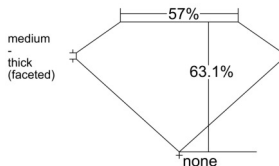

GIA®

FACSIMILE

GIA REPORT 6522588805

Verify this report at GIA.edu

GIA NATURAL DIAMOND DOSSIER®

June 23, 2025
GIA Report Number 6522588805
Shape and Cutting Style ..... Pear Brilliant
Measurements ..... 6.35 x 4.08 x 2.57 mm

GRADING RESULTS

Carat Weight ..... 0.40 carat
Color Grade ..... E
Clarity Grade VS1

ADDITIONAL GRADING INFORMATION

Polish ..... Excellent
Symmetry ..... Very Good
Fluorescence ..... None
Clarity Characteristics ..... Cloud, Pinpoint
Inscription(s): GIA 6522588805

PROPORTIONS

Profile not to actual proportions

GRADING SCALES

GIA COLOR SCALE		GIA CLARITY SCALE			
COLORLESS	D	VERY VERY SLIGHTLY INCLUDED	FLAWLESS		
	E		INTERNALLY FLAWLESS		
	F	VERY SLIGHTLY INCLUDED	VVS₁		
	G		VVS₂		
	H		VS₁		
	NEAR COLORLESS	I	SLIGHTLY INCLUDED	VS₂	
		J		SI₁	
		FAINT	K	INCLUDED	SI₂
			L		I₁
			M		I₂
VERT LIGHT	N	LIGHT	I₃		
	O				
	P				
	Q				
	R				
	S