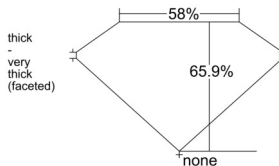

GIA®

FACSIMILE

GIA REPORT 6522597351

Verify this report at GIA.edu

GIA NATURAL DIAMOND DOSSIER®

June 24, 2025
GIA Report Number 6522597351
Shape and Cutting Style ..... Pear Brilliant
Measurements ..... 6.12 x 4.00 x 2.63 mm

GRADING RESULTS

Carat Weight ..... 0.40 carat
Color Grade ..... D
Clarity Grade VVS2

ADDITIONAL GRADING INFORMATION

Polish ..... Excellent
Symmetry ..... Very Good
Fluorescence ..... None
Clarity Characteristics..... Needle, Pinpoint, Feather, Surface
Graining

Inscription(s): GIA 6522597351

PROPORTIONS

Profile not to actual proportions

GRADING SCALES

GIA COLOR SCALE		GIA CLARITY SCALE			
COLORLESS	D	VERY VERY SLIGHTLY INCLUDED	FLAWLESS		
	E		INTERNALLY FLAWLESS		
	F	VERY SLIGHTLY INCLUDED	VVS₁		
	G		VVS₂		
	H		VS₁		
	NEAR COLORLESS	I	SLIGHTLY INCLUDED	VS₂	
		J		SI₁	
		FAINT	K	INCLUDED	SI₂
			L		I₁
			M		I₂
VERY LIGHT	N	LIGHT	I₃		
	O				
	P				
	Q				
	R