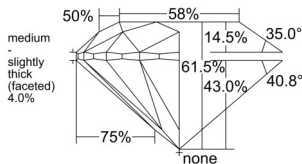

GIA®

FACSIMILE

GIA REPORT 6522606368

Verify this report at GIA.edu

GIA NATURAL DIAMOND DOSSIER®

June 25, 2025
GIA Report Number 6522606368
Shape and Cutting Style ..... Round Brilliant
Measurements ..... 5.06 - 5.08 x 3.12 mm

GRADING RESULTS

Carat Weight ..... 0.50 carat
Color Grade ..... H
Clarity Grade VS1
Cut Grade ..... Excellent

ADDITIONAL GRADING INFORMATION

Polish ..... Excellent
Symmetry ..... Excellent
Fluorescence ..... None
Clarity Characteristics ..... Cavity, Needle, Pinpoint
Inscription(s): GIA 6522606368

PROPORTIONS

Profile to actual proportions

GRADING SCALES

GIA COLOR SCALE

COLORESS	D
	E
	F
	G
	H
	I
	J
NEAR COLORESS	K
	L
FANIT	M
	N
	O
	P
VERY LIGHT	Q
	R
	S
	T
	U
	V
	W
	X
	Y
LIGHT	Z

GIA CLARITY SCALE

FLAWLESS	INTERNAL FLAWLESS	
		FLAWLESS
VERY VERY SLIGHTLY INCLUDED	VVS₁	
	VVS₂	
VERY SLIGHTLY INCLUDED	VS₁	
	VS₂	
SLIGHTLY INCLUDED	SI₁	
	SI₂	
INCLUDED	I₁	
	I₂	
	I₃	

GIA CUT SCALE

EXCELLENT
VERY GOOD
GOOD
FAIR
POOR