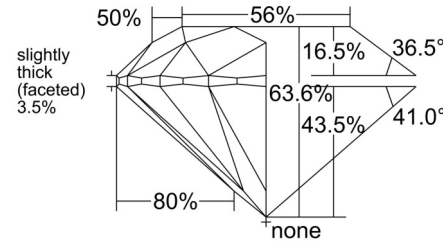

GIA NATURAL DIAMOND GRADING REPORT

June 27, 2025

GIA Report Number 6522632671

Shape and Cutting Style Round Brilliant

Measurements 6.29 - 6.34 x 4.02 mm

GRADING RESULTS

Carat Weight 1.00 carat

Color Grade F

Clarity Grade VVS1

Cut Grade Excellent

ADDITIONAL GRADING INFORMATION

Polish Excellent

Symmetry Excellent

Fluorescence Medium Blue

Inscription(s): GIA 6522632671

PROPORTIONS

Profile to actual proportions

CLARITY CHARACTERISTICS

KEY TO SYMBOLS*

- Pinpoint
- ◡ Indented Natural
- ~ Feather
- △ Natural

* Red symbols denote internal characteristics (inclusions). Green or black symbols denote external characteristics (blemishes). Diagram is an approximate representation of the diamond, and symbols shown indicate type, position, and approximate size of clarity characteristics. All clarity characteristics may not be shown. Details of finish are not shown.