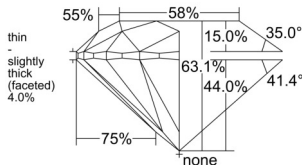

GIA®

FACSIMILE

GIA REPORT 6522633362

Verify this report at GIA.edu

GIA NATURAL DIAMOND DOSSIER®

July 08, 2025
GIA Report Number 6522633362
Shape and Cutting Style ..... Round Brilliant
Measurements ..... 5.00 - 5.05 x 3.17 mm

GRADING RESULTS

Carat Weight ..... 0.50 carat
Color Grade ..... E
Clarity Grade VS1
Cut Grade ..... Excellent

ADDITIONAL GRADING INFORMATION

Polish ..... Very Good
Symmetry ..... Excellent
Fluorescence ..... Medium Blue
Clarity Characteristics..... Cloud, Crystal, Indented Natural
Inscription(s): GIA 6522633362

PROPORTIONS

Profile to actual proportions

GRADING SCALES

GIA COLOR SCALE

COLOREDNESS	D
	E
	F
	G
	H
	I
	J
NEAR COLORLESS	K
	L
FAIN	M
	N
	O
	P
VERY LIGHT	Q
	R
	S
	T
	U
	V
	W
	X
	Y
LIGHT	Z

GIA CLARITY SCALE

VERY VERY SLIGHTLY INCLUDED	FLAWLESS
	INTERNALLY FLAWLESS
VERY SLIGHTLY INCLUDED	VVS₁
	VVS₂
SLIGHTLY INCLUDED	VS₁
	VS₂
INCLUDED	SI₁
	SI₂
	I₁
	I₂
	I₃

GIA CUT SCALE

EXCELLENT
VERY GOOD
GOOD
FAIR
POOR