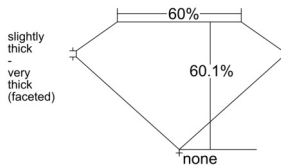

GIA®

FACSIMILE

GIA REPORT 6522635253

Verify this report at GIA.edu

GIA NATURAL DIAMOND DOSSIER®

June 27, 2025
GIA Report Number 6522635253
Shape and Cutting Style ..... Heart Brilliant
Measurements ..... 4.65 x 5.56 x 3.34 mm

GRADING RESULTS

Carat Weight ..... 0.50 carat
Color Grade ..... G
Clarity Grade VS1

ADDITIONAL GRADING INFORMATION

Polish ..... Excellent
Symmetry ..... Excellent
Fluorescence ..... Faint
Clarity Characteristics ..... Feather
Inscription(s): GIA 6522635253

PROPORTIONS

Profile not to actual proportions

GRADING SCALES

GIA COLOR SCALE		GIA CLARITY SCALE	
COLORLESS	D	VERY SLIGHTLY INCLUDED	FLAWLESS
	E		INTERNALLY FLAWLESS
	F		VVS₁
	G		VVS₂
	H		VS₁
	I		VS₂
	J		SI₁
	K		SI₂
	L		I₁
	M		I₂
NEAR COLORLESS	N	SLIGHTLY INCLUDED	I₃
	O		
	P		
	Q		
FAINT	R		
	S		
	T		
	U		
VERY LIGHT	V		
	W		
	X		
	Y		
LIGHT	Z