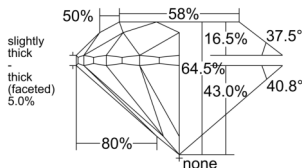

GIA®

FACSIMILE

GIA REPORT 6522635513

Verify this report at GIA.edu

GIA NATURAL DIAMOND DOSSIER®

July 09, 2025
GIA Report Number 6522635513
Shape and Cutting Style ..... Round Brilliant
Measurements ..... 5.49 - 5.56 x 3.57 mm

GRADING RESULTS

Carat Weight ..... 0.70 carat
Color Grade ..... E
Clarity Grade VVS1
Cut Grade ..... Very Good

ADDITIONAL GRADING INFORMATION

Polish ..... Excellent
Symmetry ..... Very Good
Fluorescence ..... None
Clarity Characteristics ..... Cloud, Pinpoint, Feather
Inscription(s): GIA 6522635513

PROPORTIONS

Profile to actual proportions