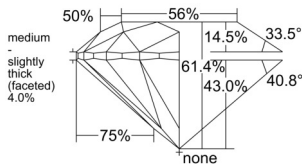

GIA®

FACSIMILE

GIA REPORT 6522652787

Verify this report at GIA.edu

GIA NATURAL DIAMOND DOSSIER®

July 02, 2025
GIA Report Number 6522652787
Shape and Cutting Style ..... Round Brilliant
Measurements ..... 4.47 - 4.49 x 2.75 mm

GRADING RESULTS

Carat Weight ..... 0.34 carat
Color Grade ..... E
Clarity Grade VVS1
Cut Grade ..... Excellent

ADDITIONAL GRADING INFORMATION

Polish ..... Excellent
Symmetry ..... Excellent
Fluorescence ..... None
Clarity Characteristics ..... Pinpoint
Inscription(s): GIA 6522652787

PROPORTIONS

Profile to actual proportions

GRADING SCALES

GIA COLOR SCALE

COLORESS	D
	E
	F
	G
	H
	I
	J
NEAR COLORESS	K
	L
Faint	M
	N
	O
	P
	Q
	R
	S
	T
	U
	V
	W
	X
	Y
Light	Z

GIA CLARITY SCALE

FLAWLESS	INTERNAL FLAWLESS	
		FLAWLESS
VERY VERY SLIGHTLY INCLUDED	VVS₁	
	VVS₂	
VERY SLIGHTLY INCLUDED	VS₁	
	VS₂	
SLIGHTLY INCLUDED	SI₁	
	SI₂	
INCLUDED	I₁	
	I₂	
	I₃	

GIA CUT SCALE

EXCELLENT
VERY GOOD
GOOD
FAIR
POOR