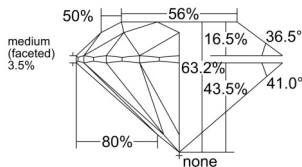

GIA®

FACSIMILE

GIA REPORT 6522665344

Verify this report at GIA.edu

GIA NATURAL DIAMOND DOSSIER®

July 02, 2025
GIA Report Number 6522665344
Shape and Cutting Style ..... Round Brilliant
Measurements ..... 5.93 - 5.94 x 3.75 mm

GRADING RESULTS

Carat Weight ..... 0.81 carat
Color Grade L
Clarity Grade VS2
Cut Grade ..... Excellent

ADDITIONAL GRADING INFORMATION

Polish ..... Excellent
Symmetry ..... Excellent
Fluorescence ..... None
Clarity Characteristics ..... Cloud, Feather
Inscription(s): GIA 6522665344

PROPORTIONS

Profile to actual proportions