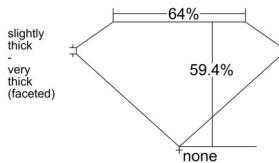

GIA®

FACSIMILE

GIA REPORT 6522668480

Verify this report at GIA.edu

GIA NATURAL DIAMOND DOSSIER®

July 02, 2025
GIA Report Number 6522668480
Shape and Cutting Style ..... Oval Brilliant
Measurements ..... 7.53 x 4.92 x 2.92 mm

GRADING RESULTS

Carat Weight ..... 0.71 carat
Color Grade I
Clarity Grade VS1

ADDITIONAL GRADING INFORMATION

Polish ..... Excellent
Symmetry ..... Very Good
Fluorescence ..... Medium Blue
Clarity Characteristics ..... Feather
Inscription(s): GIA 6522668480

PROPORTIONS

Profile not to actual proportions

GRADING SCALES

GIA COLOR SCALE		GIA CLARITY SCALE			
COLORLESS	D	VERY VERY SLIGHTLY INCLUDED	FLAWLESS		
	E		INTERNALLY FLAWLESS		
	F		VVS₁		
	NEAR COLORLESS	G	VVS₂		
		H	VERY SLIGHTLY INCLUDED	VS₁	
		I		VS₂	
		FAINT	J	SLIGHTLY INCLUDED	SI₁
	K		SI₂		
	L		INCLUDED		I₁
	M			I₂	
N	I₃				
VERT LIGHT	O				
	P				
	Q				
	R				
	S				
	T				
	U				
LIGHT	V				
	W				
	X				
	Y				
	Z