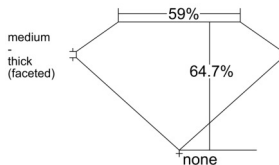

GIA®

FACSIMILE

GIA REPORT 6522672750

Verify this report at GIA.edu

GIA NATURAL DIAMOND DOSSIER®

July 03, 2025
GIA Report Number 6522672750
Shape and Cutting Style ..... Oval Brilliant
Measurements ..... 7.34 x 5.44 x 3.52 mm

GRADING RESULTS

Carat Weight ..... 0.90 carat
Color Grade ..... J
Clarity Grade SI1

ADDITIONAL GRADING INFORMATION

Polish ..... Excellent
Symmetry ..... Very Good
Fluorescence ..... Faint
Clarity Characteristics ..... Crystal
Inscription(s): GIA 6522672750

PROPORTIONS

Profile not to actual proportions

GRADING SCALES

GIA COLOR SCALE		GIA CLARITY SCALE			
COLORLESS	D	VERY VERY SLIGHTLY INCLUDED	FLAWLESS		
	E		INTERNALLY FLAWLESS		
	F	VERY SLIGHTLY INCLUDED	VVS₁		
	G		VVS₂		
	H		VS₁		
	NEAR COLORLESS	I	SLIGHTLY INCLUDED	VS₂	
		J		SI₁	
		FAINT	K	INCLUDED	SI₂
			L		I₁
			M		I₂
VERT LIGHT	N		INCLUDED	I₃	
	O				
	P				
	Q				
	LIGHT		R		
		S			
		T			
U					
V					
W					
X					
Y					
Z