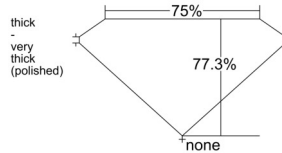

GIA®

FACSIMILE

GIA REPORT 6522674406

Verify this report at gia.edu

GIA NATURAL DIAMOND DOSSIER®

July 02, 2025
GIA Report Number 6522674406
Shape and Cutting Style ..... Square Modified Brilliant
Measurements ..... 5.22 x 5.10 x 3.94 mm

GRADING RESULTS

Carat Weight ..... 0.90 carat
Color Grade ..... J
Clarity Grade VVS2

ADDITIONAL GRADING INFORMATION

Polish ..... Excellent
Symmetry ..... Very Good
Fluorescence ..... None
Clarity Characteristics ..... Cloud, Feather
Inscription(s): GIA 6522674406

PROPORTIONS

Profile not to actual proportions

GRADING SCALES

GIA COLOR SCALE		GIA CLARITY SCALE	
COLORLESS	D	VERY VERY SLIGHTLY SLIGHTLY INCLUDED	FLAWLESS
	E		INTERNALLY FLAWLESS
	F		VVS₁
	G		VVS₂
	H		VS₁
	I		VS₂
	J		SI₁
	K		SI₂
	L		I₁
	M		I₂
NEAR COLORLESS	N	SLIGHTLY INCLUDED	I₃
	O		
	P		
	Q		
FAINT	R		
	S		
	T		
	U		
VERY LIGHT	V		
	W		
	X		
	Y		
LIGHT	Z