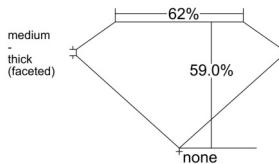

GIA®

FACSIMILE

GIA REPORT 6522687294

Verify this report at GIA.edu

GIA NATURAL DIAMOND DOSSIER®

July 03, 2025
GIA Report Number 6522687294
Shape and Cutting Style ..... Pear Brilliant
Measurements ..... 7.28 x 4.35 x 2.57 mm

GRADING RESULTS

Carat Weight ..... 0.50 carat
Color Grade I
Clarity Grade VS1

ADDITIONAL GRADING INFORMATION

Polish ..... Excellent
Symmetry ..... Very Good
Fluorescence ..... Faint
Clarity Characteristics ..... Crystal, Pinpoint
Inscription(s): GIA 6522687294

PROPORTIONS

Profile not to actual proportions

GRADING SCALES

GIA COLOR SCALE		GIA CLARITY SCALE			
COLORLESS	D	VERY VERY SLIGHTLY INCLUDED	FLAWLESS		
	E		INTERNALLY FLAWLESS		
	F		VS₁		
	NEAR COLORLESS	G	VERY SLIGHTLY INCLUDED	VS₂	
		H		VS₁	
		FAINT	I	SLIGHTLY INCLUDED	VS₂
			J		SI₁
			K		SI₂
	LIGHT	L	INCLUDED	I₁	
		M		I₂	
N		I₃			
O					
P					
Q					
R					
S					
T					
U					
V					
W					
X					
Y					
Z