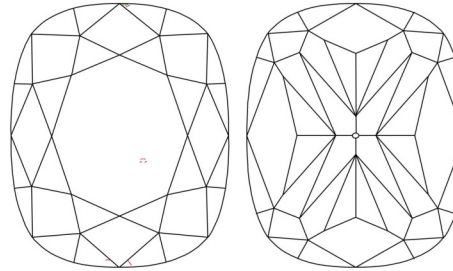

**GIA NATURAL DIAMOND GRADING REPORT**

July 04, 2025  
 GIA Report Number ..... 6522693676  
 Shape and Cutting Style ..... Cushion Modified Brilliant  
 Measurements ..... 6.60 x 5.27 x 3.51 mm

**GRADING RESULTS**

Carat Weight ..... 1.01 carat  
 Color Grade ..... L  
 Clarity Grade ..... VS1

**ADDITIONAL GRADING INFORMATION**

Polish ..... Excellent  
 Symmetry ..... Excellent  
 Fluorescence ..... Faint  
 Inscription(s): GIA 6522693676

**PROPORTIONS**

Profile not to actual proportions

**CLARITY CHARACTERISTICS**

**KEY TO SYMBOLS\***

-  Cloud
-  Feather
-  Indented Natural

\* Red symbols denote internal characteristics (inclusions). Green or black symbols denote external characteristics (blemishes). Diagram is an approximate representation of the diamond, and symbols shown indicate type, position, and approximate size of clarity characteristics. All clarity characteristics may not be shown. Details of finish are not shown.