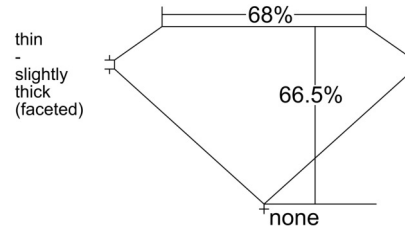

**GIA NATURAL DIAMOND GRADING REPORT**

July 04, 2025  
 GIA Report Number ..... 6522693676  
 Shape and Cutting Style ..... Cushion Modified Brilliant  
 Measurements ..... 6.60 x 5.27 x 3.51 mm

**GRADING RESULTS**

Carat Weight ..... 1.01 carat  
 Color Grade ..... L  
 Clarity Grade ..... VS1

**ADDITIONAL GRADING INFORMATION**

Polish ..... Excellent  
 Symmetry ..... Excellent  
 Fluorescence ..... Faint  
 Inscription(s): GIA 6522693676

**PROPORTIONS**

Profile not to actual proportions

**CLARITY CHARACTERISTICS**

**KEY TO SYMBOLS\***

-  Cloud
-  Feather
-  Indented Natural

\* Red symbols denote internal characteristics (inclusions). Green or black symbols denote external characteristics (blemishes). Diagram is an approximate representation of the diamond, and symbols shown indicate type, position, and approximate size of clarity characteristics. All clarity characteristics may not be shown. Details of finish are not shown.