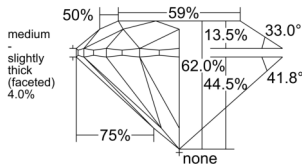

GIA®

FACSIMILE

GIA REPORT 6522702041

Verify this report at GIA.edu

GIA NATURAL DIAMOND DOSSIER®

July 04, 2025
GIA Report Number 6522702041
Shape and Cutting Style ..... Round Brilliant
Measurements ..... 4.28 - 4.31 x 2.66 mm

GRADING RESULTS

Carat Weight ..... 0.30 carat
Color Grade ..... E
Clarity Grade VVS1
Cut Grade ..... Excellent

ADDITIONAL GRADING INFORMATION

Polish ..... Excellent
Symmetry ..... Very Good
Fluorescence ..... None
Clarity Characteristics ..... Pinpoint, Feather
Inscription(s): GIA 6522702041

PROPORTIONS

Profile to actual proportions