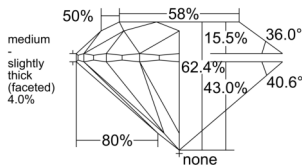

GIA®

FACSIMILE

GIA REPORT 6522707565

Verify this report at GIA.edu

GIA NATURAL DIAMOND DOSSIER®

July 05, 2025
GIA Report Number 6522707565
Shape and Cutting Style ..... Round Brilliant
Measurements ..... 5.26 - 5.28 x 3.29 mm

GRADING RESULTS

Carat Weight ..... 0.57 carat
Color Grade ..... G
Clarity Grade VS1
Cut Grade ..... Excellent

ADDITIONAL GRADING INFORMATION

Polish ..... Excellent
Symmetry ..... Excellent
Fluorescence ..... None
Clarity Characteristics..... Crystal, Cloud, Pinpoint
Inscription(s): GIA 6522707565

PROPORTIONS

GRADING SCALES

GIA COLOR SCALE	GIA CLARITY SCALE	GIA CUT SCALE
COLOURLESS	FLAWLESS	EXCELLENT
D	INTERNALLY FLAWLESS	
E	VVS₁	VERY GOOD
F		
G	VVS₂	
H	VS₁	GOOD
I		
J	VS₂	
K	SI₁	FAIR
L		
M	SI₂	
N	I₁	POOR
O		
P	I₂	
Q	I₃	
R		
S		
T		
U		
V		
W		
X		
Y		
Z