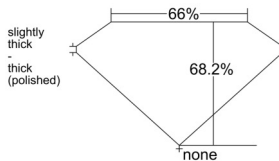

GIA®

FACSIMILE

GIA REPORT 6522709366

Verify this report at GIA.edu

GIA NATURAL DIAMOND DOSSIER®

July 05, 2025
GIA Report Number 6522709366
Shape and Cutting Style ..... Emerald Cut
Measurements ..... 5.18 x 3.82 x 2.61 mm

GRADING RESULTS

Carat Weight ..... 0.51 carat
Color Grade ..... F
Clarity Grade VS2

ADDITIONAL GRADING INFORMATION

Polish ..... Excellent
Symmetry ..... Excellent
Fluorescence ..... None
Clarity Characteristics ..... Cloud, Crystal
Inscription(s): GIA 6522709366

PROPORTIONS

Profile not to actual proportions

GRADING SCALES

GIA COLOR SCALE		GIA CLARITY SCALE	
COLORLESS	D	VERY VERY SLIGHTLY INCLUDED	FLAWLESS
	E		INTERNALLY FLAWLESS
	F		VVS₁
	G		VVS₂
	H		VS₁
	I		VS₂
	J		SI₁
	K		SI₂
	L		I₁
	M		I₂
NEAR COLORLESS	N	SLIGHTLY INCLUDED	I₃
	O		
	P		
	Q		
FAINT	R		
	S		
	T		
	U		
VERY LIGHT	V		
	W		
	X		
	Y		
LIGHT	Z