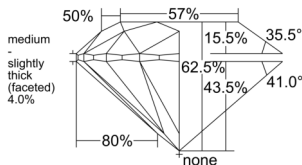

GIA®

FACSIMILE

GIA REPORT 6522710001

Verify this report at GIA.edu

GIA NATURAL DIAMOND DOSSIER®

July 07, 2025
GIA Report Number 6522710001
Shape and Cutting Style ..... Round Brilliant
Measurements ..... 5.39 - 5.42 x 3.38 mm

GRADING RESULTS

Carat Weight ..... 0.61 carat
Color Grade I
Clarity Grade VS1
Cut Grade ..... Excellent

ADDITIONAL GRADING INFORMATION

Polish ..... Excellent
Symmetry ..... Excellent
Fluorescence ..... Faint
Clarity Characteristics..... Crystal, Needle, Cloud, Pinpoint
Inscription(s): GIA 6522710001

PROPORTIONS

GRADING SCALES

GIA COLOR SCALE	GIA CLARITY SCALE	GIA CUT SCALE	
COLOURLESS D	FLAWLESS	EXCELLENT	
E	INTERNALLY FLAWLESS		
F		VVS₁	VERY GOOD
G	VVS₂		
H	VS₁	GOOD	
I	VS₂		
J	SI₁	FAIR	
K	SI₂		
L	I₁	POOR	
M	I₂		
N	I₃		
O			
P			
Q			
R			
S			
T			
U			
V			
W			
X			
Y			
Z