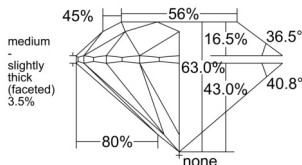

GIA®

FACSIMILE

GIA REPORT 6522725534

Verify this report at GIA.edu

GIA NATURAL DIAMOND DOSSIER®

July 07, 2025
GIA Report Number 6522725534
Shape and Cutting Style ..... Round Brilliant
Measurements ..... 4.74 - 4.78 x 3.00 mm

GRADING RESULTS

Carat Weight ..... 0.42 carat
Color Grade ..... J
Clarity Grade VS1
Cut Grade ..... Excellent

ADDITIONAL GRADING INFORMATION

Polish ..... Excellent
Symmetry ..... Excellent
Fluorescence ..... None
Clarity Characteristics..... Crystal, Feather, Needle, Pinpoint
Inscription(s): GIA 6522725534

PROPORTIONS

GRADING SCALES

GIA COLOR SCALE

COLOURLESS	D
	E
	F
	G
	H
	I
NEAR COLOURLESS	J
	K
	L
FAIN	M
	N
	O
	P
	Q
	R
	S
	T
	U
	V
	W
	X
	Y
LIGHT	Z

GIA CLARITY SCALE

FLAWLESS	INTERNAL FLAWLESS	
		FLAWLESS
VERY VERY SLIGHTLY INCLUDED	VVS₁	
	VVS₂	
VERY SLIGHTLY INCLUDED	VS₁	
	VS₂	
SLIGHTLY INCLUDED	SI₁	
	SI₂	
INCLUDED	I₁	
	I₂	
	I₃	

GIA CUT SCALE

EXCELLENT
VERY GOOD
GOOD
FAIR
POOR