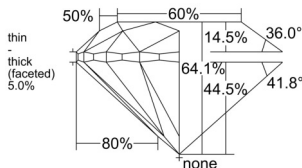

GIA®

FACSIMILE

GIA REPORT 6522726919

Verify this report at GIA.edu

GIA NATURAL DIAMOND DOSSIER®

July 07, 2025
GIA Report Number 6522726919
Shape and Cutting Style ..... Round Brilliant
Measurements ..... 4.83 - 4.86 x 3.11 mm

GRADING RESULTS

Carat Weight ..... 0.46 carat
Color Grade ..... G
Clarity Grade VS1
Cut Grade ..... Very Good

ADDITIONAL GRADING INFORMATION

Polish ..... Very Good
Symmetry ..... Very Good
Fluorescence ..... None
Clarity Characteristics..... Indented Natural, Cloud
Inscription(s): GIA 6522726919

PROPORTIONS

Profile to actual proportions

GRADING SCALES

GIA COLOR SCALE	GIA CLARITY SCALE	GIA CUT SCALE	
COLOURLESS	FLAWLESS	EXCELLENT	
D	INTERNALLY FLAWLESS		
E	VERY VERY SLIGHTLY INCLUDED	VERY GOOD	
F			VVS₁
G		VVS₂	
H		VS₁	
I	VERY SLIGHTLY INCLUDED	GOOD	
J			VS₂
K	SLIGHTLY INCLUDED	FAIR	
L			SI₁
M		SI₂	
N		INCLUDED	POOR
O	I₁		
P	I₂		
Q			
R			
S			
T			
U			
V			
W			
X			
Y			
Z