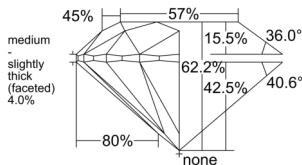

GIA®

FACSIMILE

GIA REPORT 6522727311

Verify this report at GIA.edu

GIA NATURAL DIAMOND DOSSIER®

July 07, 2025
GIA Report Number 6522727311
Shape and Cutting Style ..... Round Brilliant
Measurements ..... 4.51 - 4.54 x 2.81 mm

GRADING RESULTS

Carat Weight ..... 0.36 carat
Color Grade ..... D
Clarity Grade VS1
Cut Grade ..... Excellent

ADDITIONAL GRADING INFORMATION

Polish ..... Excellent
Symmetry ..... Excellent
Fluorescence ..... Faint
Clarity Characteristics ..... Crystal, Cloud
Inscription(s): GIA 6522727311

PROPORTIONS

Profile to actual proportions

GRADING SCALES

GIA COLOR SCALE

COLORLESS	D
	E
	F
	G
	H
	I
	J
NEAR COLORLESS	K
	L
FAIN	M
	N
	O
	P
VERY LIGHT	Q
	R
	S
	T
	U
	V
	W
	X
	Y
LIGHT	Z

GIA CLARITY SCALE

FLAWLESS	INTERNAL FLAWLESS	
		FLAWLESS
VERY VERY SLIGHTLY INCLUDED	VVS₁	
	VVS₂	
VERY SLIGHTLY INCLUDED	VS₁	
	VS₂	
SLIGHTLY INCLUDED	SI₁	
	SI₂	
INCLUDED	I₁	
	I₂	
	I₃	

GIA CUT SCALE

EXCELLENT
VERY GOOD
GOOD
FAIR
POOR