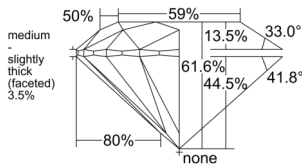

GIA®

FACSIMILE

GIA REPORT 6522731663

Verify this report at GIA.edu

GIA NATURAL DIAMOND DOSSIER®

July 07, 2025
GIA Report Number 6522731663
Shape and Cutting Style ..... Round Brilliant
Measurements ..... 5.11 - 5.13 x 3.15 mm

GRADING RESULTS

Carat Weight ..... 0.50 carat
Color Grade ..... H
Clarity Grade VVS2
Cut Grade ..... Excellent

ADDITIONAL GRADING INFORMATION

Polish ..... Excellent
Symmetry ..... Excellent
Fluorescence ..... None
Clarity Characteristics..... Needle, Feather, Cloud, Pinpoint
Inscription(s): GIA 6522731663

PROPORTIONS

Profile to actual proportions