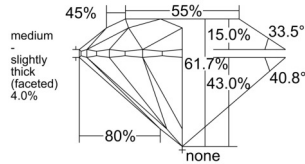

GIA®

FACSIMILE

GIA REPORT 6522740506

Verify this report at GIA.edu

GIA NATURAL DIAMOND DOSSIER®

July 09, 2025
GIA Report Number **6522740506**
Shape and Cutting Style ..... **Round Brilliant**
Measurements ..... **4.36 - 4.39 x 2.70 mm**

GRADING RESULTS

Carat Weight ..... **0.31 carat**
Color Grade ..... **G**
Clarity Grade **VS2**
Cut Grade ..... **Excellent**

ADDITIONAL GRADING INFORMATION

Polish ..... **Excellent**
Symmetry ..... **Excellent**
Fluorescence ..... **None**
Clarity Characteristics ..... **Feather**
Inscription(s): **GIA 6522740506**

PROPORTIONS

GRADING SCALES

GIA COLOR SCALE

COLOREDNESS	D
	E
	F
	G
	H
	I
NEAR COLORLESS	J
	K
	L
Faint	M
	N
	O
	P
Very Light	Q
	R
	S
	T
	U
	V
Light	W
	X
	Y
	Z

GIA CLARITY SCALE

FLAWLESS	INTERNAL FLAWLESS	
		FLAWLESS
VERY VERY SLIGHTLY INCLUDED	VERY SLIGHTLY INCLUDED	
		VVS₁
	VVS₂	
SLIGHTLY INCLUDED	INCLUDED	
		VS₁
	VS₂	
	SI₁	
	SI₂	
	I₁	
	I₂	
	I₃	

GIA CUT SCALE

EXCELLENT
VERY GOOD
GOOD
FAIR
POOR