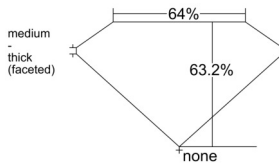

GIA®

FACSIMILE

GIA REPORT 6522744043

Verify this report at GIA.edu

GIA NATURAL DIAMOND DOSSIER®

July 09, 2025
GIA Report Number 6522744043
Shape and Cutting Style ..... Oval Brilliant
Measurements ..... 5.16 x 3.80 x 2.40 mm

GRADING RESULTS

Carat Weight ..... 0.30 carat
Color Grade ..... D
Clarity Grade VS1

ADDITIONAL GRADING INFORMATION

Polish ..... Excellent
Symmetry ..... Very Good
Fluorescence ..... None
Clarity Characteristics..... Feather, Indented Natural, Pinpoint
Inscription(s): GIA 6522744043

PROPORTIONS

Profile not to actual proportions

GRADING SCALES

GIA COLOR SCALE		GIA CLARITY SCALE			
COLORLESS	D	VERY VERY SLIGHTLY INCLUDED	FLAWLESS		
	E		INTERNALLY FLAWLESS		
	F	VERY SLIGHTLY INCLUDED	VVS₁		
	G		VVS₂		
	H		VS₁		
	NEAR COLORLESS	I	SLIGHTLY INCLUDED	VS₂	
		J		SI₁	
		FAINT	K	INCLUDED	SI₂
			L		I₁
			M		I₂
VERT LIGHT	N	LIGHT	I₃		
	O				
	P				
	Q				
	R