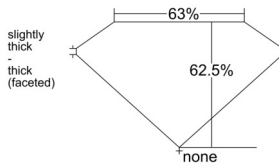

GIA®

FACSIMILE

GIA REPORT 6522755931

Verify this report at GIA.edu

GIA NATURAL DIAMOND DOSSIER®

July 10, 2025
GIA Report Number 6522755931
Shape and Cutting Style ..... Pear Brilliant
Measurements ..... 6.40 x 4.24 x 2.65 mm

GRADING RESULTS

Carat Weight ..... 0.43 carat
Color Grade ..... F
Clarity Grade VVS2

ADDITIONAL GRADING INFORMATION

Polish ..... Excellent
Symmetry ..... Excellent
Fluorescence ..... Faint
Clarity Characteristics ..... Feather, Cloud, Pinpoint
Inscription(s): GIA 6522755931

PROPORTIONS

Profile not to actual proportions

GRADING SCALES

GIA COLOR SCALE		GIA CLARITY SCALE			
COLORLESS	D	VERY VERY SLIGHTLY INCLUDED	FLAWLESS		
	E		INTERNALLY FLAWLESS		
	F	VERY SLIGHTLY INCLUDED	VVS₁		
	G		VVS₂		
	H		VS₁		
	NEAR COLORLESS	I	SLIGHTLY INCLUDED	VS₂	
		J		SI₁	
		FAINT	K	INCLUDED	SI₂
			L		I₁
			M		I₂
VERT LIGHT	N	LIGHT	I₃		
	O				
	P				
	Q				
	R