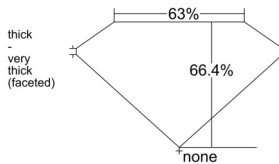

GIA®

FACSIMILE

GIA REPORT 6522759338

Verify this report at GIA.edu

GIA NATURAL DIAMOND DOSSIER®

July 10, 2025
GIA Report Number 6522759338
Shape and Cutting Style ..... Pear Brilliant
Measurements ..... 5.40 x 3.73 x 2.48 mm

GRADING RESULTS

Carat Weight ..... 0.31 carat
Color Grade I
Clarity Grade VS1

ADDITIONAL GRADING INFORMATION

Polish ..... Excellent
Symmetry ..... Very Good
Fluorescence ..... Faint
Clarity Characteristics ..... Cloud, Pinpoint
Inscription(s): GIA 6522759338

PROPORTIONS

Profile not to actual proportions

GRADING SCALES

GIA COLOR SCALE		GIA CLARITY SCALE			
COLORLESS	D	VERY VERY SLIGHTLY INCLUDED	FLAWLESS		
	E		INTERNALLY FLAWLESS		
	F		VVS₁		
	G		VVS₂		
	NEAR COLORLESS		H	VERY SLIGHTLY INCLUDED	VS₁
			I		VS₂
	FAINT		J	SLIGHTLY INCLUDED	SI₁
			K		SI₂
			L		I₁
			M		I₂
N		I₃			
VERT LIGHT		O	INCLUDED		
		P			
		Q			
	R				
	S				
	T				
	U				
LIGHT	V				
	W				
	X				
	Y				
Z