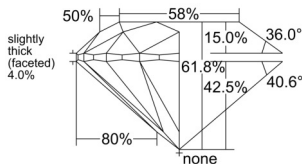

GIA®

FACSIMILE

GIA REPORT 6522761056

Verify this report at GIA.edu

GIA NATURAL DIAMOND DOSSIER®

July 10, 2025
GIA Report Number 6522761056
Shape and Cutting Style ..... Round Brilliant
Measurements ..... 5.33 - 5.37 x 3.31 mm

GRADING RESULTS

Carat Weight ..... 0.59 carat
Color Grade ..... K
Clarity Grade VS1
Cut Grade ..... Excellent

ADDITIONAL GRADING INFORMATION

Polish ..... Excellent
Symmetry ..... Excellent
Fluorescence ..... None
Clarity Characteristics..... Cloud, Crystal, Feather
Inscription(s): GIA 6522761056

PROPORTIONS

Profile to actual proportions

GRADING SCALES

GIA COLOR SCALE	GIA CLARITY SCALE	GIA CUT SCALE	
D	FLAWLESS	EXCELLENT	
E	INTERNALLY FLAWLESS		
F		VVS₁	VERY GOOD
G	VVS₂		
H	VS₁	GOOD	
I	VS₂		
J	SI₁	FAIR	
K	SI₂		
L	I₁	POOR	
M			
N			
O	I₂		
P			
Q			
R	I₃		
S			
T			
U			
V			
W			
X			
Y			
Z