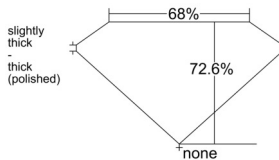

GIA®

FACSIMILE

GIA REPORT 6522771233

Verify this report at GIA.edu

GIA NATURAL DIAMOND DOSSIER®

July 11, 2025
GIA Report Number 6522771233
Shape and Cutting Style ..... **Square Modified Brilliant**
Measurements ..... 4.38 x 4.33 x 3.14 mm

GRADING RESULTS

Carat Weight ..... 0.52 carat
Color Grade ..... E
Clarity Grade VS1

ADDITIONAL GRADING INFORMATION

Polish ..... Excellent
Symmetry ..... Very Good
Fluorescence ..... Faint
Clarity Characteristics..... Crystal, Feather, Pinpoint
Inscription(s): GIA 6522771233

PROPORTIONS

Profile not to actual proportions

GRADING SCALES

GIA COLOR SCALE		GIA CLARITY SCALE			
COLORLESS	D	VERY VERY SLIGHTLY INCLUDED	FLAWLESS		
	E		INTERNALLY FLAWLESS		
	F	VERY SLIGHTLY INCLUDED	VVS₁		
	G		VVS₂		
	H		VS₁		
	NEAR COLORLESS	I	SLIGHTLY INCLUDED	VS₂	
		J		SI₁	
		FAINT	K	INCLUDED	SI₂
			L		I₁
			M		I₂
VERT LIGHT	N		INCLUDED	I₃	
	O				
	P				
LIGHT	Q				
	R				
	S				
	T				
	U				
	V				
	W				
	X				
	Y				
	Z