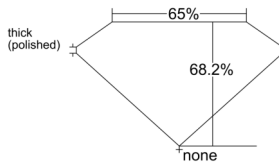

GIA®

FACSIMILE

GIA REPORT 6522772080

Verify this report at GIA.edu

GIA NATURAL DIAMOND DOSSIER®

July 23, 2025
GIA Report Number 6522772080
Shape and Cutting Style ..... Square Emerald Cut
Measurements ..... 4.64 x 4.55 x 3.10 mm

GRADING RESULTS

Carat Weight ..... 0.60 carat
Color Grade ..... D
Clarity Grade VVS2

ADDITIONAL GRADING INFORMATION

Polish ..... Excellent
Symmetry ..... Very Good
Fluorescence ..... None
Clarity Characteristics ..... Cloud, Pinpoint
Inscription(s): GIA 6522772080

PROPORTIONS

Profile not to actual proportions

GRADING SCALES

GIA COLOR SCALE		GIA CLARITY SCALE				
COLORLESS	D	NEAR COLORLESS	FLAWLESS			
	E		INTERNALLY FLAWLESS			
	F		VERY VERY SLIGHTLY INCLUDED	VVS₁		
	G			VVS₂		
	H		VERY SLIGHTLY INCLUDED	VS₁		
	I			VS₂		
	J			SLIGHTLY INCLUDED	SI₁	
	K		SI₂			
	FAINT		L	VERTICALLY LIGHT	I₁	
			M		INCLUDED	I₂
N		I₃				
O		LIGHT				
P						
Q						
R						
S						
T						
LIGHT	U					
	V					
	W					
	X					
Y						
Z