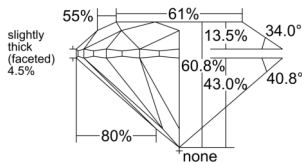

GIA®

FACSIMILE

GIA REPORT 6522774079

Verify this report at GIA.edu

GIA NATURAL DIAMOND DOSSIER®

July 11, 2025
GIA Report Number 6522774079
Shape and Cutting Style ..... Round Brilliant
Measurements ..... 4.77 - 4.79 x 2.90 mm

GRADING RESULTS

Carat Weight ..... 0.41 carat
Color Grade I
Clarity Grade VS1
Cut Grade ..... Excellent

ADDITIONAL GRADING INFORMATION

Polish ..... Excellent
Symmetry ..... Excellent
Fluorescence ..... None
Clarity Characteristics ..... Cloud
Inscription(s): GIA 6522774079

PROPORTIONS

Profile to actual proportions

GRADING SCALES

GIA COLOR SCALE	GIA CLARITY SCALE	GIA CUT SCALE	
D	FLAWLESS	EXCELLENT	
E	INTERNALLY FLAWLESS		
F		VVS₁	VERY GOOD
G	VVS₂		
H	VS₁	GOOD	
I	VS₂		
J	SI₁	FAIR	
K	SI₂		
L	I₁	POOR	
M	I₂		
N	I₃		
O			
P			
Q			
R			
S			
T			
U			
V			
W			
X			
Y			
Z