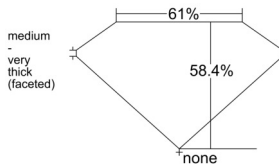

GIA®

FACSIMILE

GIA REPORT 6522777398

Verify this report at GIA.edu

GIA NATURAL DIAMOND DOSSIER®

July 11, 2025
GIA Report Number 6522777398
Shape and Cutting Style ..... Heart Brilliant
Measurements ..... 4.71 x 5.30 x 3.09 mm

GRADING RESULTS

Carat Weight ..... 0.45 carat
Color Grade ..... E
Clarity Grade SI2

ADDITIONAL GRADING INFORMATION

Polish ..... Very Good
Symmetry ..... Very Good
Fluorescence ..... None
Clarity Characteristics ..... Feather, Crystal
Inscription(s): GIA 6522777398

PROPORTIONS

Profile not to actual proportions

GRADING SCALES

GIA COLOR SCALE		GIA CLARITY SCALE	
COLORLESS	D	VERY VERY SLIGHTLY INCLUDED	FLAWLESS
	E		INTERNALLY FLAWLESS
	F		VVS₁
	G		VVS₂
	H		VS₁
	I		VS₂
	J		SI₁
	K		SI₂
	L		I₁
	M		I₂
NEAR COLORLESS	N	SLIGHTLY INCLUDED	I₃
	O		
	P		
	Q		
FAINT	R		
	S		
	T		
	U		
VERY LIGHT	V		
	W		
	X		
	Y		
LIGHT	Z