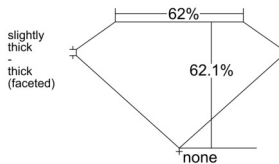

GIA®

FACSIMILE

GIA REPORT 6522788931

Verify this report at GIA.edu

GIA NATURAL DIAMOND DOSSIER®

July 22, 2025
GIA Report Number 6522788931
Shape and Cutting Style ..... Pear Brilliant
Measurements ..... 6.32 x 4.18 x 2.59 mm

GRADING RESULTS

Carat Weight ..... 0.40 carat
Color Grade ..... D
Clarity Grade VS1

ADDITIONAL GRADING INFORMATION

Polish ..... Very Good
Symmetry ..... Very Good
Fluorescence ..... Medium Blue
Clarity Characteristics ..... Crystal
Inscription(s): GIA 6522788931

PROPORTIONS

Profile not to actual proportions

GRADING SCALES

GIA COLOR SCALE		GIA CLARITY SCALE			
COLORLESS	D	VERY VERY SLIGHTLY INCLUDED	FLAWLESS		
	E		INTERNALLY FLAWLESS		
	F		VS₁		
	NEAR COLORLESS	G	VERY SLIGHTLY INCLUDED	VS₂	
		H		VS₁	
		FAINT	I	SLIGHTLY INCLUDED	VS₂
			J		SI₁
			K		SI₂
	LIGHT	L	INCLUDED	I₁	
		M		I₂	
N		INCLUDED	I₃		
O					
P					
Q					
R					
S					
T					
U					
V					
W					
X					
Y					
Z