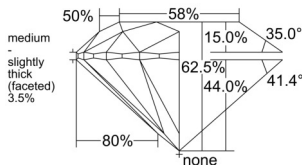

GIA®

FACSIMILE

GIA NATURAL DIAMOND DOSSIER®

July 25, 2025
GIA Report Number 6522791444
Shape and Cutting Style ..... Round Brilliant
Measurements ..... 5.66 - 5.71 x 3.55 mm

GRADING RESULTS

Carat Weight ..... 0.71 carat
Color Grade ..... G
Clarity Grade VS1
Cut Grade ..... Excellent

ADDITIONAL GRADING INFORMATION

Polish ..... Excellent
Symmetry ..... Excellent
Fluorescence ..... None
Clarity Characteristics..... Crystal, Cloud, Pinpoint
Inscription(s): GIA 6522791444

GIA REPORT 6522791444

Verify this report at GIA.edu

PROPORTIONS

Profile to actual proportions