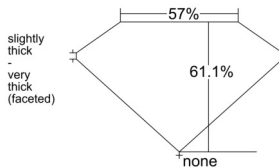

GIA®

FACSIMILE

GIA REPORT 6522792263

Verify this report at GIA.edu

GIA NATURAL DIAMOND DOSSIER®

July 24, 2025
GIA Report Number 6522792263
Shape and Cutting Style ..... Heart Brilliant
Measurements ..... 5.50 x 6.74 x 4.11 mm

GRADING RESULTS

Carat Weight ..... 0.90 carat
Color Grade ..... F
Clarity Grade VS1

ADDITIONAL GRADING INFORMATION

Polish ..... Excellent
Symmetry ..... Excellent
Fluorescence ..... Faint
Clarity Characteristics ..... Crystal
Inscription(s): GIA 6522792263

PROPORTIONS

Profile not to actual proportions

GRADING SCALES

GIA COLOR SCALE		GIA CLARITY SCALE			
COLORLESS	D	VERY VERY SLIGHTLY INCLUDED	FLAWLESS		
	E		INTERNALLY FLAWLESS		
	F	VERY SLIGHTLY INCLUDED	VVS₁		
	G		VVS₂		
	H		VS₁		
	NEAR COLORLESS	I	SLIGHTLY INCLUDED	VS₂	
		J		SI₁	
		FAINT	K	INCLUDED	SI₂
			L		I₁
			M		I₂
VERT LIGHT	N		INCLUDED	I₃	
	O				
	P				
	Q				
	LIGHT		R		
		S			
		T			
U					
V					
W					
X					
Y					
Z