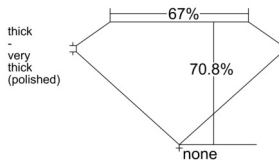

GIA®

FACSIMILE

GIA REPORT 6522793681

Verify this report at GIA.edu

GIA NATURAL DIAMOND DOSSIER®

July 15, 2025
GIA Report Number 6522793681
Shape and Cutting Style ..... Square Emerald Cut
Measurements ..... 3.66 x 3.58 x 2.53 mm

GRADING RESULTS

Carat Weight ..... 0.31 carat
Color Grade ..... G
Clarity Grade VS1

ADDITIONAL GRADING INFORMATION

Polish ..... Good
Symmetry ..... Very Good
Fluorescence ..... None
Clarity Characteristics ..... Crystal
Inscription(s): GIA 6522793681

PROPORTIONS

Profile not to actual proportions

GRADING SCALES

GIA COLOR SCALE		GIA CLARITY SCALE			
COLORLESS	D	VERY VERY SLIGHTLY INCLUDED	FLAWLESS		
	E		INTERNALLY FLAWLESS		
	F		VVS₁		
	NEAR COLORLESS	G	VERY SLIGHTLY INCLUDED	VVS₂	
		H		VS₁	
		FANT	I	SLIGHTLY INCLUDED	VS₂
			J		SI₁
			K		SI₂
	LIGHT	L	INCLUDED	I₁	
		M		I₂	
N		I₃			
O					
P					
Q					
R					
S					
T					
U					
V					
W					
X					
Y					
Z