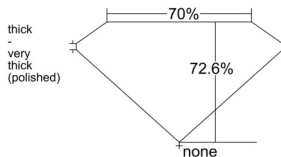

GIA®

FACSIMILE

GIA REPORT 6522795515

Verify this report at GIA.edu

GIA NATURAL DIAMOND DOSSIER®

July 15, 2025
GIA Report Number 6522795515
Shape and Cutting Style ..... Square Modified Brilliant
Measurements ..... 4.81 x 4.80 x 3.49 mm

GRADING RESULTS

Carat Weight ..... 0.71 carat
Color Grade ..... E
Clarity Grade SI1

ADDITIONAL GRADING INFORMATION

Polish ..... Excellent
Symmetry ..... Very Good
Fluorescence ..... None
Clarity Characteristics ..... Cloud, Feather
Inscription(s): GIA 6522795515

PROPORTIONS

Profile not to actual proportions

GRADING SCALES

GIA COLOR SCALE		GIA CLARITY SCALE			
COLORLESS	D	VERY VERY SLIGHTLY INCLUDED	FLAWLESS		
	E		INTERNALLY FLAWLESS		
	F	VERY SLIGHTLY INCLUDED	VVS₁		
	G		VVS₂		
	H		VS₁		
	NEAR COLORLESS	I	SLIGHTLY INCLUDED	VS₂	
		J		SI₁	
		FAINT	K	INCLUDED	SI₂
			L		I₁
			M		I₂
VERT LIGHT	N	LIGHT	I₃		
	O				
	P				
	Q				
	R