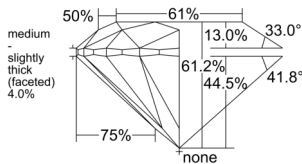

GIA®

FACSIMILE

GIA REPORT 6522800304

Verify this report at GIA.edu

GIA NATURAL DIAMOND DOSSIER®

July 16, 2025
GIA Report Number 6522800304
Shape and Cutting Style ..... Round Brilliant
Measurements ..... 4.96 - 4.98 x 3.04 mm

GRADING RESULTS

Carat Weight ..... 0.46 carat
Color Grade ..... E
Clarity Grade S11
Cut Grade ..... Excellent

ADDITIONAL GRADING INFORMATION

Polish ..... Excellent
Symmetry ..... Excellent
Fluorescence ..... None
Clarity Characteristics ..... Crystal, Cloud
Inscription(s): GIA 6522800304

PROPORTIONS

Profile to actual proportions

GRADING SCALES

GIA COLOR SCALE	GIA CLARITY SCALE	GIA CUT SCALE	
D	FLAWLESS	EXCELLENT	
E	INTERNALLY FLAWLESS		
F		VVS₁	VERY GOOD
G	VVS₂		
H	VS₁	GOOD	
I	VS₂		
J	S1₁	FAIR	
K	S1₂		
L	I₁	POOR	
M	I₂		
N	I₃		
O			
P			
Q			
R			
S			
T			
U			
V			
W			
X			
Y			
Z