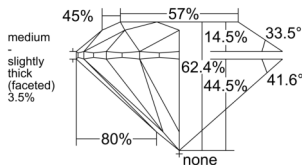

GIA®

FACSIMILE

GIA REPORT 6522803112

Verify this report at GIA.edu

GIA NATURAL DIAMOND DOSSIER®

July 15, 2025
GIA Report Number 6522803112
Shape and Cutting Style ..... Round Brilliant
Measurements ..... 5.29 - 5.31 x 3.30 mm

GRADING RESULTS

Carat Weight ..... 0.56 carat
Color Grade ..... E
Clarity Grade VVS1
Cut Grade ..... Excellent

ADDITIONAL GRADING INFORMATION

Polish ..... Excellent
Symmetry ..... Excellent
Fluorescence ..... Faint
Clarity Characteristics ..... Pinpoint, Feather
Inscription(s): GIA 6522803112

PROPORTIONS

Profile to actual proportions