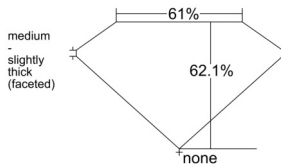

GIA®

FACSIMILE

GIA REPORT 6522805970

Verify this report at GIA.edu

GIA NATURAL DIAMOND DOSSIER®

July 15, 2025
GIA Report Number 6522805970
Shape and Cutting Style ..... Oval Brilliant
Measurements ..... 6.25 x 4.62 x 2.87 mm

GRADING RESULTS

Carat Weight ..... 0.51 carat
Color Grade ..... D
Clarity Grade VVS2

ADDITIONAL GRADING INFORMATION

Polish ..... Excellent
Symmetry ..... Excellent
Fluorescence ..... Medium Blue
Clarity Characteristics ..... Pinpoint, Cloud
Inscription(s): GIA 6522805970

PROPORTIONS

Profile not to actual proportions

GRADING SCALES

GIA COLOR SCALE		GIA CLARITY SCALE			
COLORLESS	D	VERY VERY SLIGHTLY INCLUDED	FLAWLESS		
	E		INTERNALLY FLAWLESS		
	F	VERY SLIGHTLY INCLUDED	VVS₁		
	G		VVS₂		
	H		VS₁		
	NEAR COLORLESS	I	SLIGHTLY INCLUDED	VS₂	
		J		SI₁	
		FAINT	K	INCLUDED	SI₂
			L		I₁
			M		I₂
VERT LIGHT	N	LIGHT	I₃		
	O				
	P				
	Q				
	R